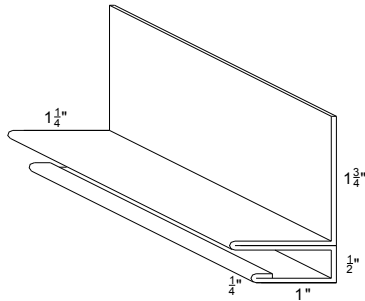

Soffit, Fascia and Wall Coping

Order # VR320340
"F" Channel Flashing
Available in 10' Lengths
Dimensions may vary if required

Available in 16 oz copper, 24 ga Kynar,
.032 Aluminum Kynar and .019 Aluminum
Trim Coil and other available metals