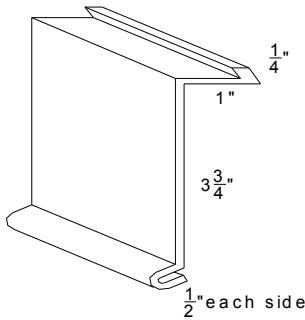

Order # VR320339
Reglet Counter Flashing
Available in 10' Lengths
Dimensions may vary if required

Available in 16 oz copper, 24 ga Kynar and .032 Aluminum Kynar and other available metals