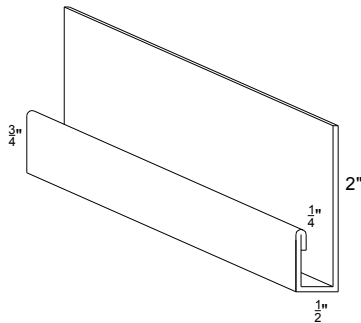

Order # VR310414
1/2" "J" Channel
Available in 10' Lengths
Dimensions may vary if required

Available in 16 oz copper, 24 ga Kynar,
.032 Aluminum Kynar and .019 Aluminum
Trim Coil and other available metals