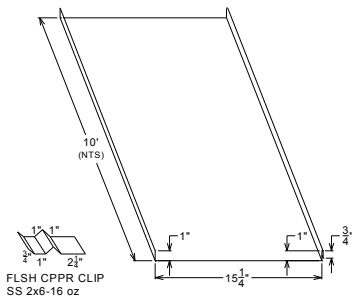

Available in 24 ga Kynar and .032 Aluminum Kynar and other available metals.

Pre-Tinning not available on other metals.

Order # VR320548
Straight Standing Seam Panels 15-1/4" Width
 Available in 10' maximum Lengths