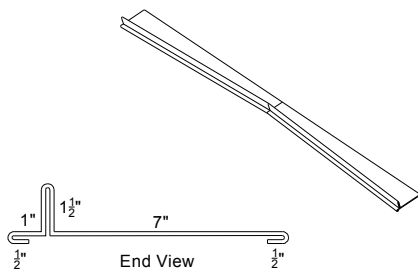

Order # VR320778
Rain Diverter 12" x 8' Lengths
Dimensions may vary if required

Available in 16 oz copper, 24 ga Kynar and .032 Aluminum Kynar and other available metals