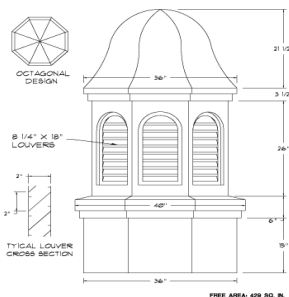

THE VICTORIAN

63" H x 42" W

Available in Copper and Preweathered Zinc

NEW CASTLE

52" H x 20" W

Available in Copper

HIGHBURY

72" H x 36" W