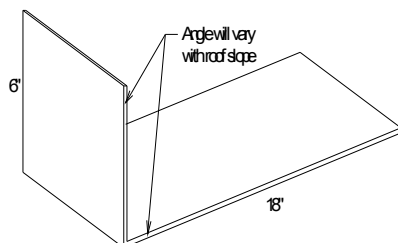

Order # VR320113
Flat Saddle for Chimneys or Skylights
Available in 10' Lengths
Dimensions may vary if required

Available in 16 oz copper, 24 ga Kynar and .032 Aluminum Kynar and other available metals