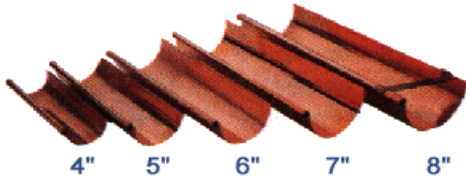

Available in 16 oz copper, 24 ga Kynar
and .032 Aluminum Kynar and other
available metals

To Order Call: 1-800-236-8453
Copper Roof Drainage Products

Order # VR320183
5" 20 oz Copper Half Round Gutter

Order # VR320270
6" 20 oz Copper Half Round Gutter

Available in 10' or 20' Lengths
4", 7" & 8" HR are Available as special order

Available in 16 oz and 20 oz Copper.

Order # VR320763
3" 16 oz Copper Plain Rd and Rd Corrugated Downspout

Order # VR320751
4" 16 oz Copper Plain Rd and Rd Corrugated Downspout