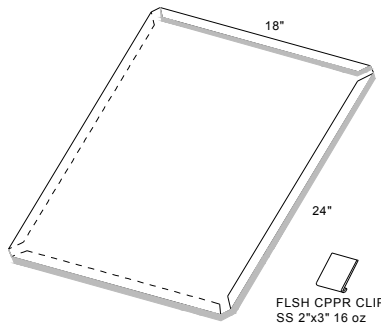

Specialty Roof Flashings

Order # VR320958
Copper Pre-Tinned Flat Seam Pans 18" x 24"

Order # VR320737
2"x3" Copper Clips (5ea/pan)

Available in 24 ga Kynar and .032 Aluminum Kynar and other available metals.

Pre-Tinning not available on other metals.