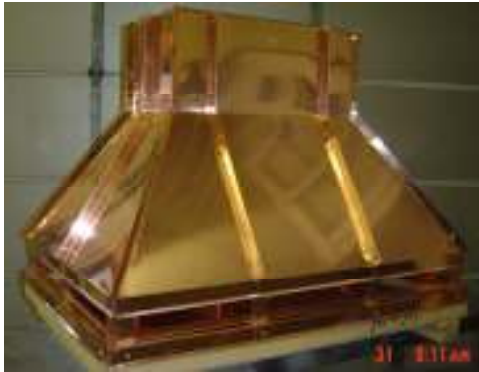

Order # VR32MM-1
Custom Copper Chimney Cap with Straight Standing Seam Copper Shroud
32" x 48" x 36" H

*Customer to Provide measurements and Flu Locations

Available in Clear Coat Finish, Natural Aging or Patina Green Finish