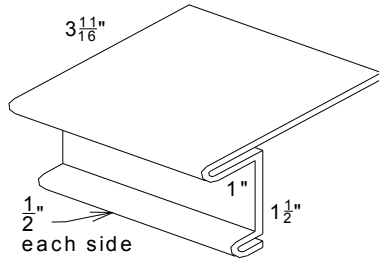

Standard Roof Flashings

Order # VR320970
Drip Edge (D-Edge) Flashing 2" Face
Available in 10' Lengths

Order # VR320106
Drip Edge for Radius Gables 2" Face

Available in 16 oz copper, 24 ga Kynar and .032 Aluminum Kynar and other available metals