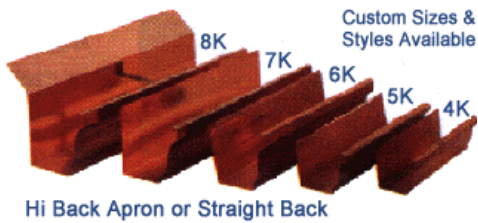

Order # VR320474
5K 20 oz Copper Gutter
Available in 10' or 20' Lengths

Order # VR320238
6K 20 oz Copper Gutter
Available in Random Lengths

4K, 7K & 8K Gutters are available as special order

Available in 16 oz and 20 oz Copper.