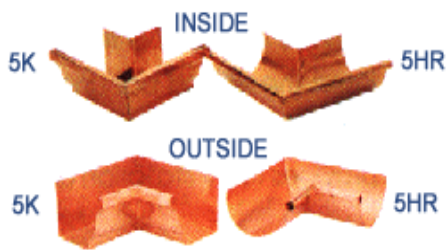

Round & K-Style Miters

1. Order # VR320263 - 5" HR Copper Inside Miter
   - Order # VR320262 - 5" HR Copper Outside Miter
   - Order # VR320265 - 6" HR Copper Inside Miter
   - Order # VR320264 - 6" HR Copper Outside Miter
   - Order # VR320143 - 5K Copper Inside Miter
   - Order # VR320144 - 5K Copper Outside Miter
   - Order # VR320148 - 6K Copper Inside Miter
   - Order # VR320149 - 6K Copper Outside Miter
2. Larger Sizes and Strip Miters available as special order.

Available in 16 oz Copper