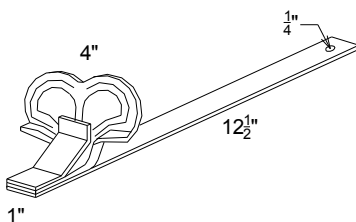

Order # VR320601
Copper Decorative Snowguard
Custom Sizes Available on request

Available in Copper