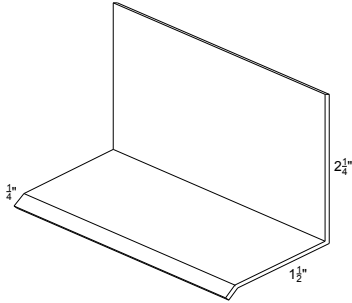

Soffit, Fascia and Wall Coping

Order # VR310111
Standard Drip Cap Flashing
Available in 10' Lengths
Dimensions may vary if required

Available in 16 oz copper, 24 ga Kynar,
.032 Aluminum Kynar and .019 Aluminum
Trim Coil and other available metals