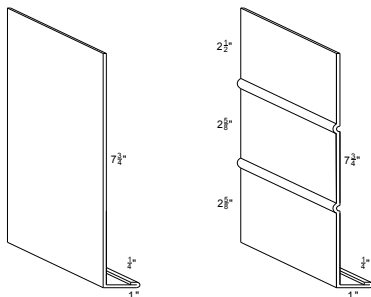

Order # VR320415
8" Smooth Fascia
Order # VR320414
8" Double Ribbed Smooth Fascia
Available in 10' Lengths
Dimensions may vary if required

Available in 16 oz copper, 24 ga Kynar
and .032 Aluminum Kynar and other
available metals