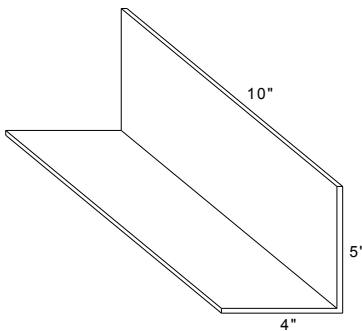

Order # VR320111
Step Angle Flashing 4" x 5" x10"
 Also Available in 3x3x5, 3x4x7, 4x4x8 and 4x5x9

Available in 16 oz copper, 24 ga Kynar and .032 Aluminum Kynar and other available metals

Order # VR320353
Standard 24" - "W" Valley
 Available in 10' Lengths
 Also available in 18" and 20" Girth