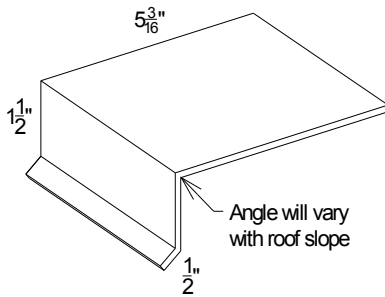

Order # VR320104
Standard Gutter Apron Flashing 2" Face
Available in 10' Lengths

Order # VR320421
Re-Roof Gutter Apron Flashing 3" Face

Available in 16 oz copper, 24 ga Kynar and .032 Aluminum Kynar and other available metals