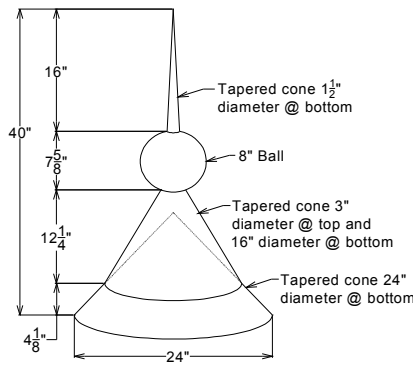

Specialty Roof Flashings

Order # VR320298
24" Single Rib Closed Valley
Available in 10' Lengths
Dimensions may vary if required

Order # VR320000
24" Open "V" Valley
Available in 16 oz copper, 24 ga Kynar
and .032 Aluminum Kynar and other
available metals

Order # VR320582
Copper Turret Cone w/8" Ball
Custom Sizes Available on request

Available in 16 oz copper