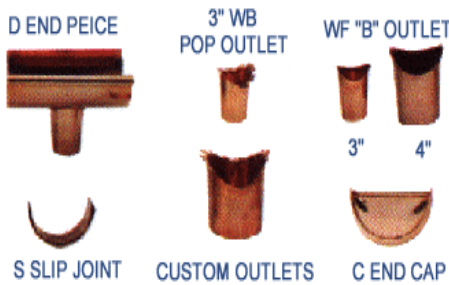

Round & Square Style Outlets

- Order # VR320669 - 3" Rd Copper B Style Outlet
- Order # VR320754 - 4" Rd Copper B Style Outlet
- Order # VR320672 - 2x3 Copper Outlet
- Order # VR320734 - 3x4 Copper Outlet

Larger Sizes available as special order.

Available in 16 oz Copper