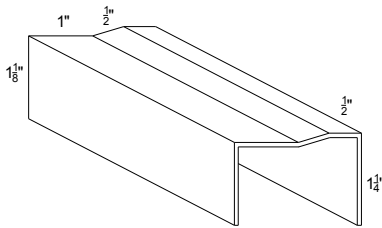

Order # VR320000
Standard 2" Brick Mold Flashing
Available in 10' Lengths
Door Kits Available—Specify Size
Dimensions may vary if required

Available in 16 oz copper, 24 ga Kynar,
.032 Aluminum Kynar and .019 Aluminum
Trim Coil and other available metals