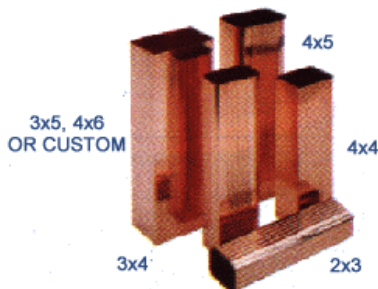

Order # VR320238
6K 20 oz Copper Gutter
Available in Random Lengths

4K, 7K & 8K Gutters are available as special order

Available in 16 oz and 20 oz Copper.

Order # VR320665
2x3 16 oz Copper Square Corrugated Downspout

Order # VR320731
3x4 16 oz Copper Square Corrugated Downspout

Available in 10' Lengths
4x5 and Custom sizes are available as special order

Available in 16 oz and 20 oz Copper.

To Order Call: 1-800-236-8453 Copper Roof Drainage Products