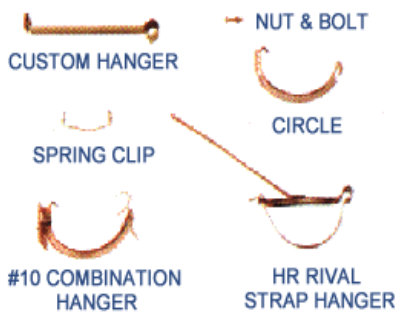

Half Round Style Hangers

- Order # VR320182 - 5" HR #10 Circle & Shank w/Spring Clip Hanger
- Order # VR320268 - 6" HR #10 Circle & Shank w/Spring Clip Hanger
- Order # VR320266 - 5" HR Rival Strap Hanger
- Order # VR320267 - 6" HR Rival Strap Hanger
- Order # VR320261 - 6" HR Gem Circle w/Spring Clip Hanger
- Order # VR320260 - #30 Shank for Adjustable Pitch Rafters & Fascia

Larger Sizes available as special order.

Available in Copper and Brass