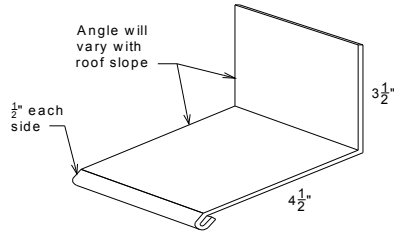

Standard Roof Flashings

Order # VR320584
Headwall Angle Flashing
Available in 10' Lengths
Dimensions may vary if required

Available in 16 oz copper, 24 ga Kynar and .032 Aluminum Kynar and other available metals