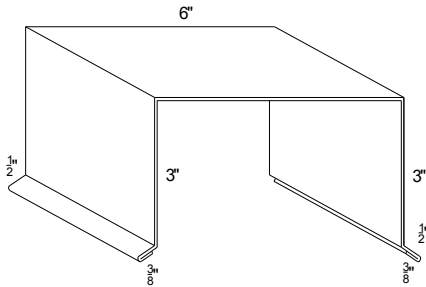

Order # VR350735
Wall Cap/Coping
Available in 10' Lengths
Dimensions may vary if required
Fastening Cleats and Joints also available upon Request

Available in 16 oz copper, 24 ga Kynar
and .032 Aluminum Kynar and other
available metals