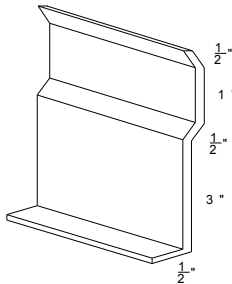

Order # VR320196
Surface Mount Counter
Available in 10' Lengths
Dimensions may vary if required

Available in 16 oz copper, 24 ga Kynar and .032 Aluminum Kynar and other available metals