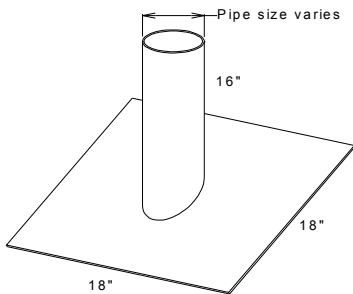

Order # VR320797
Copper Plumbing Pipe Flashing
18" x 18" Base 16" High

Available in 2", 3", 4", 5" and 6" Pipe Sizes

Custom sizes available on request