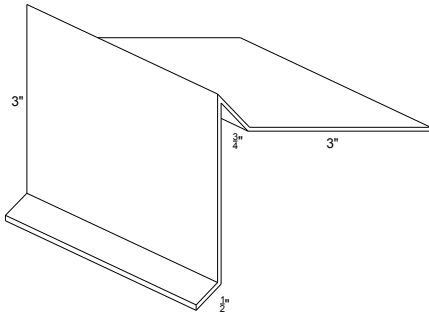

Order # VR310405
Gravel Stop Flashing
Available in 10' Lengths
Dimensions may vary if required
Fastening Cleats available upon request

Available in 16 oz copper, 24 ga Kynar
and .032 Aluminum Kynar and other
available metals