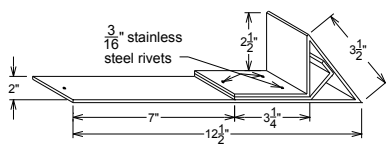

Order # VR320605
Copper Snowguard 38 oz
Custom Sizes Available on request

Available in .050 (38 oz) Copper